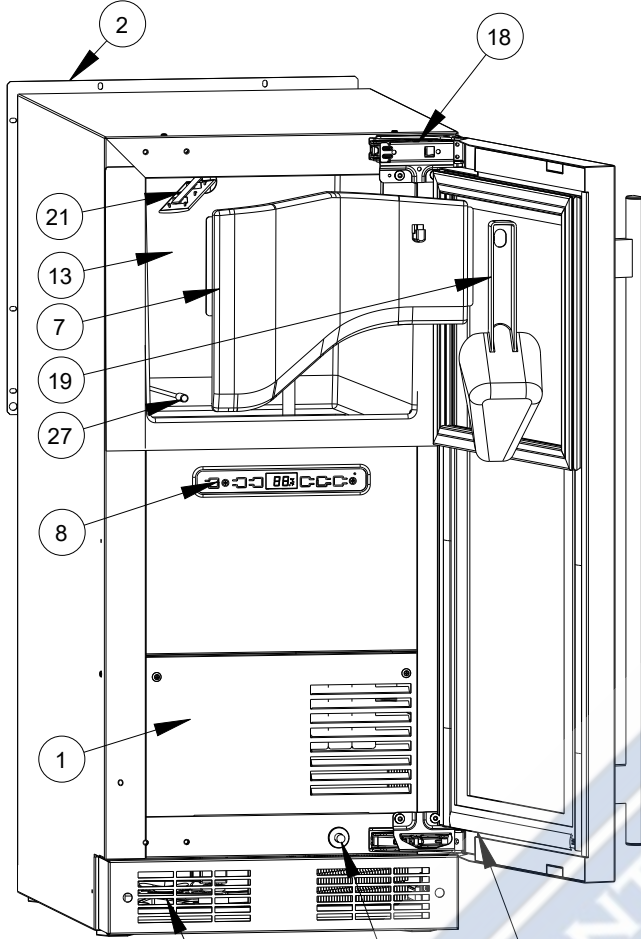

# Service Parts List

guaranteedparts.com

1-855-472-4443

MLNP115-SS01B		
Item	Description	Marvel P/N
1	ACCESS PANEL	80-55369-00
2	BACK PANEL	80-55257-00
3	COMPRESSOR	80-55211-00
4	CONDENSER ASSY	80-55379-00
5	CONDENSER FAN BLADE	80-54066-00
6	CONDENSER FAN MOTOR	80-54138-00
7	COVER W/HOOK	80-54072-00
8	DISPLAY ASSEMBLY	80-55214-00
9	DOOR	80-55503-00
10	DRAIN PUMP	80-54147-00
11	DRIER	80-54055-00
12	DUMP VALVE	80-55232-00
13	EVAPORATOR ASSY	80-55371-00
14	FLOAT SWITCH *	80-55538-00
15	GASKET, DOOR	80-55372-00
16	GRILLE ASSY	80-55609-00
17	HEAT EXCHANGER	80-55434-00
18	HINGE ASSY	80-55374-00
19	ICE SCOOP	80-54080-00
20	LEG LEVELERS (4)	80-54019-00
21	LIGHT ASSEMBLY	80-54000-00
22	MAIN BOARD	80-55398-00
23	NUGGET ICE CLEANER *	ULANUGGETCLEAN
24	PLUNGER SWITCH	80-55375-00
25	POWER CORD *	80-55376-00
26	SERIAL INVERTER *	80-55570-00
27	THERMISTOR	80-54006-00
28	WATER LEVEL SENSORS (2)	80-55510-00
29	WATER SUPPLY LINE KIT *	ULAWATERHOOKUP
30	WATER VALVE, RESERVOIR/INLET	80-55448-00
31	WIRE HARNESS, BOARD *	80-55226-00

\* NOT PICTURED